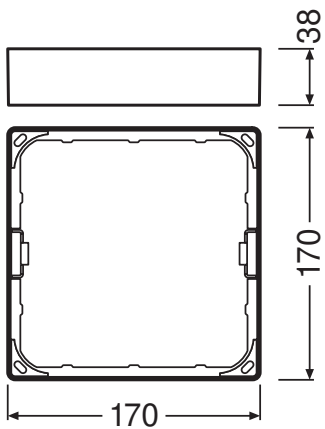

PRODUCT DATASHEET

DL SLIM FRAME SQ 155 WT

DOWNLIGHT SLIM SQUARE FRAME | Surface mounting frame, square shape

Areas of application

- General illumination
- Public areas
- Stairways
- Corridors
- Foyers
- Shops

Product benefits

- Cable entry on the side for electrical connection with low profil
- Easy installation thanks to included drilling template

Product features

- Low mounting depth
- Robust polycarbonate casing
- Mounting accessories included

TECHNICAL DATA

Dimensions & Weight

Length	170.0 mm
Width	170.0 mm
Height	38 mm
Product weight	68.00 g

DL SLIM FRAME SQ155 WT

Materials & Colors

Product color	White
---------------	-------

Application & Mounting

LOGISTICAL DATA

Product code	Packaging unit (Pieces/Unit)	Dimensions (length x width x height)	Gross weight	Volume
4058075079410	Folding box 1	43 mm x 180 mm x 180 mm	119.00 g	1.39 dm ³
4058075079427	Shipping box 6	280 mm x 190 mm x 200 mm	902.00 g	10.64 dm ³