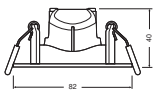

Dimensions & Weight

Diameter	82.00 mm
Height	40.00 mm
Product weight	56.00 g

LDVAL SPOT light

Materials & Colors

Product color	White
Housing color	White
Body material	Polybutylene terephthalate (PBT)
Cover material	Polycarbonate (PC)