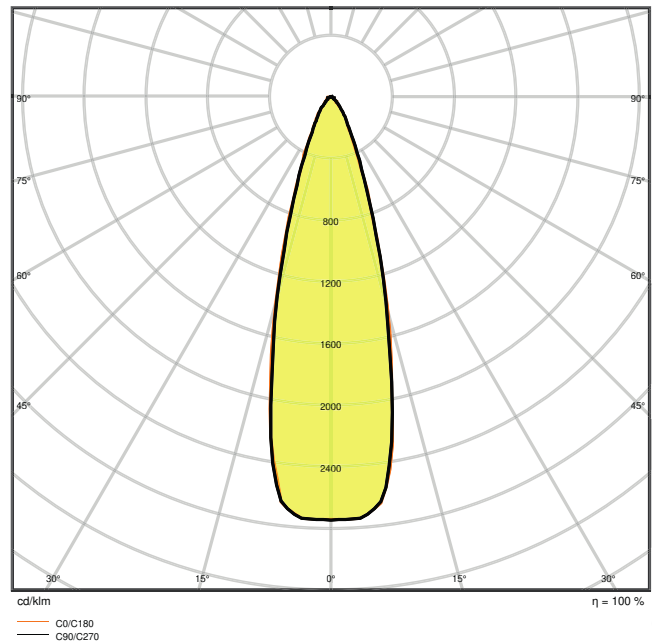

TR SP COM D100 28W 4000K 90R NFL GY