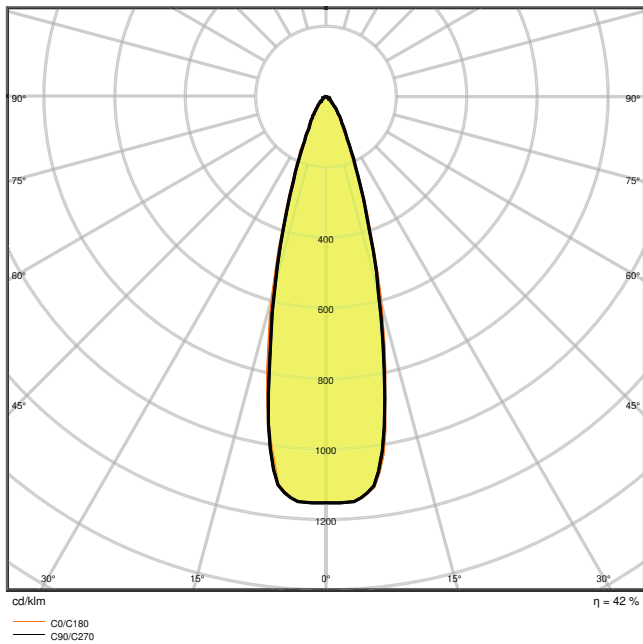

TR SP COM D100 28W 4000K 90R NFL GY