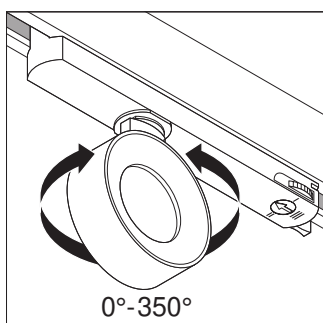

Documents and certificates		Document name
	User instruction / safety instructions	UI_TRACKLIGHT SPOT COMPACT
	Declarations of conformity	TRACK SPOT COMPACT

Photometric and lighting design files		Document name
	IES file (IES)	TR SP COM D100 28W 4000K 90R NFL GY
	LDT file (Eulumdat)	TR SP COM D100 28W 4000K 90R NFL GY
	Light distribution curve type polar	TR SP COM D100 28W 4000K 90R NFL GY
	Light distribution curve type polar	TR SP COM D100 28W 4000K 90R NFL GY

Tender texts		Document name
	Tender documents	TRACKLIGHT SPOT COMPACT D100 28 W 940 NFL GY-EN

LOGISTICAL DATA

Product code	Packaging unit (Pieces/Unit)	Dimensions (length x width x height)	Gross weight	Volume
4058075336049	Folding box 1	114 mm x 114 mm x 264 mm	513.00 g	3.43 dm³
4058075336056	Shipping box 4	239 mm x 239 mm x 280 mm	2292.00 g	15.99 dm³

The mentioned product code describes the smallest quantity unit which can be ordered. One shipping unit can contain one or more single products. When placing an order, for the quantity please enter single or multiples of a shipping unit.

ADDITIONAL CATALOG INFORMATION