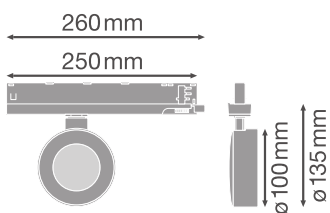

### Product features

- Compact tracklight spot with in-track control gear
- Made in Germany
- Luminaire efficacy: up to 85 lm/W
- Rotation angle: 350°, tilt angle: 90°
- Very good color rendering index Ra: 90
- Color rendering index R<sub>a9</sub>: > 60
- Initial color consistency: ≤ 3 SDCM
- Available with beam angle: 25°, 36°

### Photometrical data

Luminous flux	2380 lm
Luminous efficacy	85 lm/W
Color temperature	4000 K
Light color (designation)	Cool White
Color rendering index Ra	90
Standard deviation of color matching	$\leq 3$ sdc <sub>m</sub>
Luminous intensity	-
Low flicker	Yes
Flickering metric (Pst LM)	-
Stroboscope effect metric (SVM)	-
Photobiological safety group acc. to EN62778	RG1
Beam angle	25 °

### Dimensions & Weight

Length	260.00 mm
Width	33.00 mm
Height	160.00 mm
Product weight	400.00 g

TR SP COM D100 28W 90R FL GY