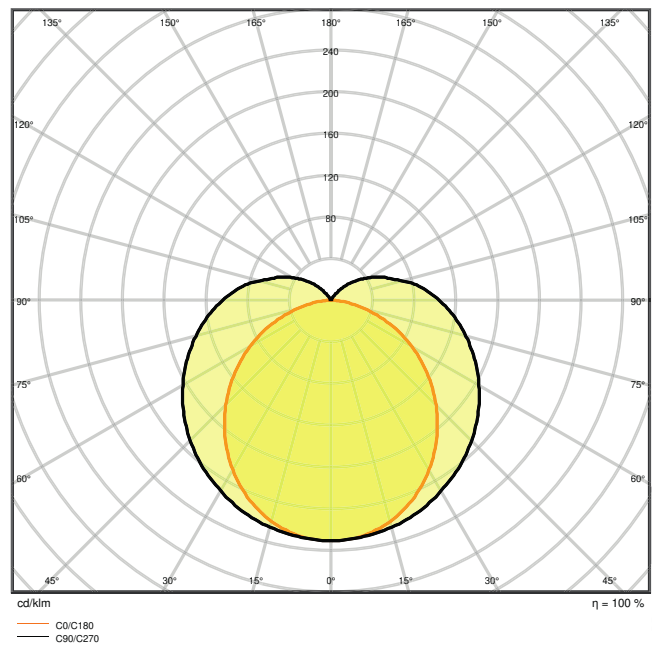

LN UO 1200 33W3000K EM