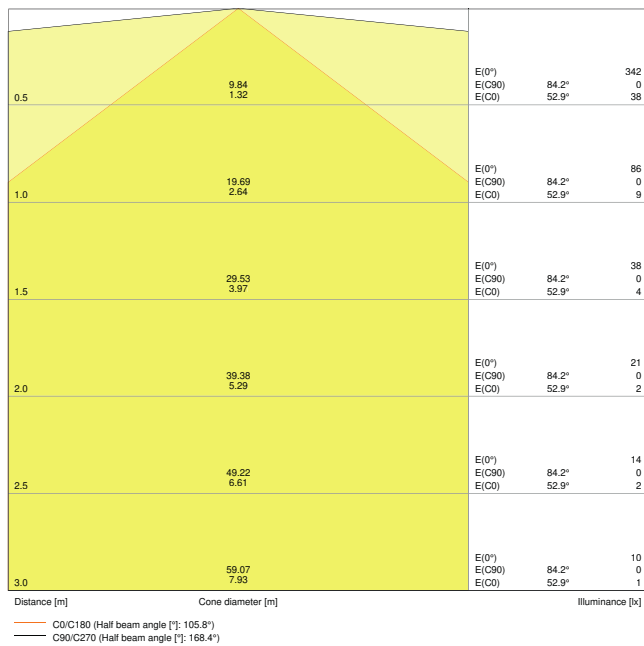

Product features

- Certified according to European norms (EN 60598-1:2015; EN 60598-2-22:2014)
- Luminaire suited for normal lighting and emergency lighting
- Self-contained luminaires
- Emergency lighting function: battery discharge time of 3 h
- Function test of emergency lighting: automatic (AT)
- Battery technology: LiFePO4
- Very high luminous efficacy: up to 125 lm/W
- Robust metal housing and PC diffuser
- Wiring at back side of luminaire
- Through wiring possible

Photometrical data

Luminous flux	3700 lm
Luminous efficacy	110 lm/W
Color temperature	3000 K
Light color (designation)	Warm White
Color rendering index Ra	\geq 80
Standard deviation of color matching	\leq 5 sdc _m
Photobiological safety group acc. to EN62778	RG0
Beam angle	120 °