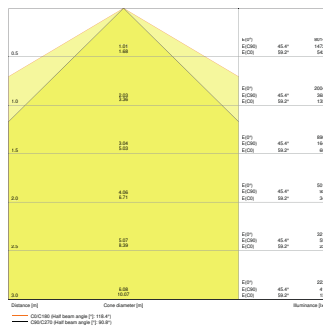

TRUSYS PFM 35W 4000K W