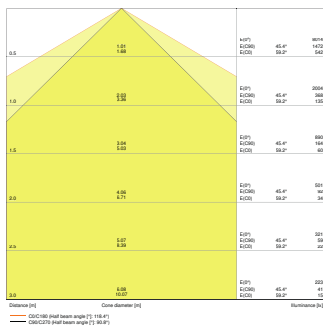

Product features

- Beam angle wide: 90°
- Click into place solution with smart click buttons
- Luminous efficacy: up to 160 lm/W
- Fixed luminaire taps
- Lumen package 5600 lm, 8000 lm, 11200 lm
- Steel-sheet housing
- Lens material: PMMA

Photometrical data

Luminous flux	5600 lm
Luminous efficacy	160 lm/W
Color temperature	4000 K
Light color (designation)	Cool White
Color rendering index Ra	≥ 80
Standard deviation of color matching	≤ 3 sdc _m
Low flicker	Yes
Photobiological safety group acc. to EN62778	RG1
Beam angle	90 °
UGR	21