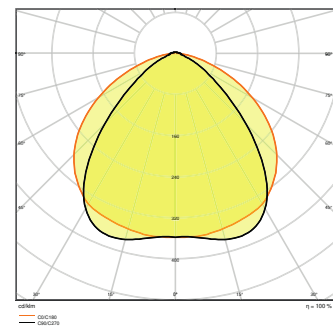

TRUSYS PFM 35W 4000K W