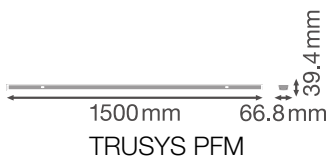

Product features

- Beam angle wide: 90°
- Click into place solution with smart click buttons
- Luminous efficacy: up to 160 lm/W
- Fixed luminaire taps
- Lumen package 5600 lm, 8000 lm, 11200 lm
- Steel-sheet housing
- Lens material: PMMA

Photometrical data

Luminous flux	5600 lm
Luminous efficacy	160 lm/W
Color temperature	4000 K
Light color (designation)	Cool White
Color rendering index Ra	≥ 80
Standard deviation of color matching	≤ 3 sdc _m
Low flicker	Yes
Photobiological safety group acc. to EN62778	RG1
Beam angle	90 °
UGR	21

TRUSYS PFM 35W 4000K W

TRUSYS PFM 35W 4000K W

TRUSYS PFM 35W 4000K W

Dimensions & Weight

Length	1500.00 mm
Width	66.80 mm
Height	39.40 mm
Product weight	1660.00 g

Materials & Colors

Product color	White
Housing color	White
Body material	Steel
Cover material	Polymethylmethacrylate (PMMA)
Light emitting surface material	PMMA
Glow Wire Test according to IEC 60695-2-12	650 °C
Mercury content	0.0 mg