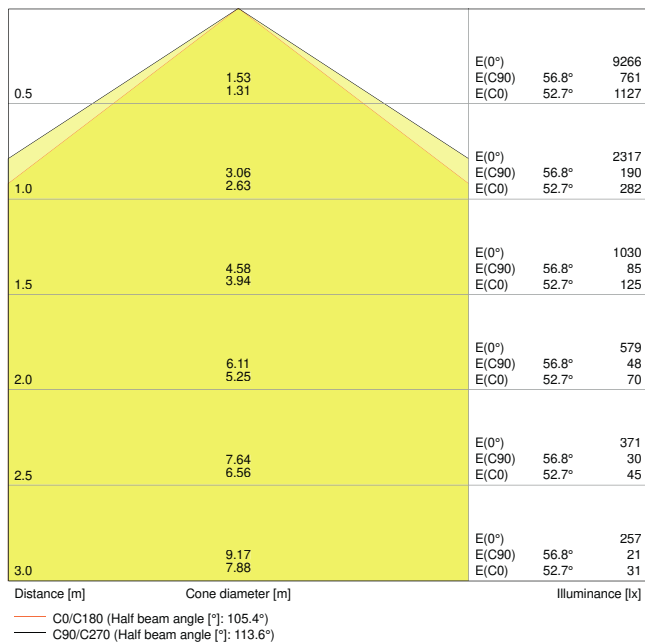

### Product features

- Beam angle: 105°
- Luminous efficacy: up to 135 lm/W
- Fixed energy taps for electrical connection
- High-quality aluminum casing
- Type of protection: IP20
- Follows the unified LEDVANCE design language (SCALE design)

### Photometrical data

Luminous flux	6600 lm
Luminous efficacy	125 lm/W
Color temperature	3000 K
Light color (designation)	Warm White
Color rendering index Ra	$\geq 80$
Standard deviation of color matching	$\leq 3$ sdc <sub>m</sub>
Low flicker	Yes
Photobiological safety group acc. to EN62778	RG1
Photobiological safety group acc. to EN62471	RG1
Beam angle	105 °