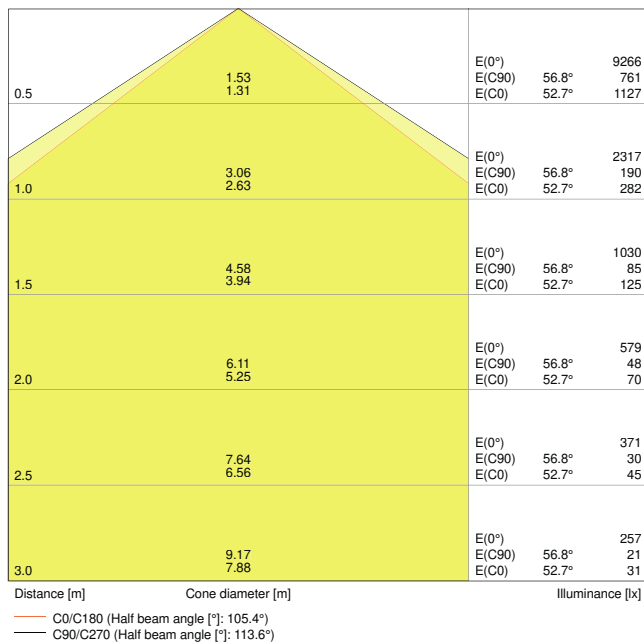

### Product features

- Beam angle: 105°
- Luminous efficacy: up to 135 lm/W
- Fixed energy taps for electrical connection
- High-quality aluminum casing
- Type of protection: IP20
- Follows the unified LEDVANCE design language (SCALE design)

### Photometrical data

Luminous flux	6600 lm
Luminous efficacy	125 lm/W
Color temperature	3000 K
Light color (designation)	Warm White
Color rendering index Ra	$\geq 80$
Standard deviation of color matching	$\leq 3$ sdc <sub>m</sub>
Low flicker	Yes
Photobiological safety group acc. to EN62778	RG1
Photobiological safety group acc. to EN62471	RG1
Beam angle	105 °