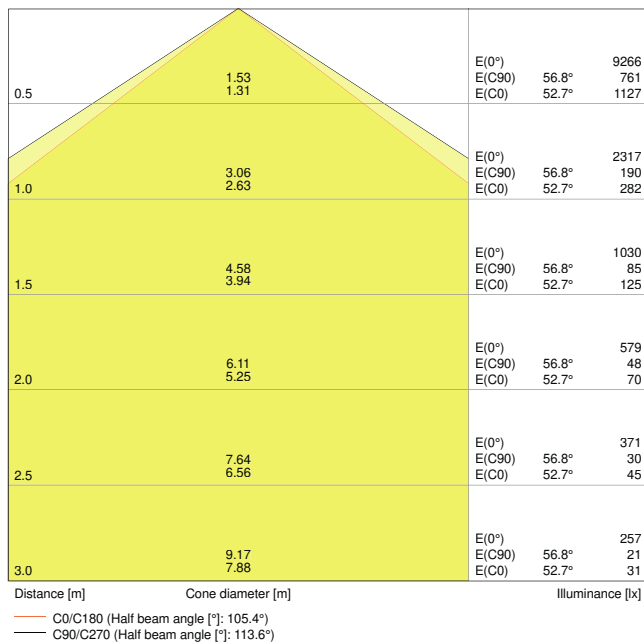

### Product features

- Beam angle: 105°
- Luminous efficacy: up to 135 lm/W
- Fixed energy taps for electrical connection
- High-quality aluminum casing
- Type of protection: IP20
- Follows the unified LEDVANCE design language (SCALE design)

### Photometrical data

Luminous flux	6600 lm
Luminous efficacy	125 lm/W
Color temperature	3000 K
Light color (designation)	Warm White
Color rendering index Ra	$\geq 80$
Standard deviation of color matching	$\leq 3$ sdc <sub>m</sub>
Low flicker	Yes
Photobiological safety group acc. to EN62778	RG1
Photobiological safety group acc. to EN62471	RG1
Beam angle	105 °

### Dimensions & Weight

Length	1534.00 mm
Width	71.00 mm
Height	53.00 mm
Product weight	1740.00 g