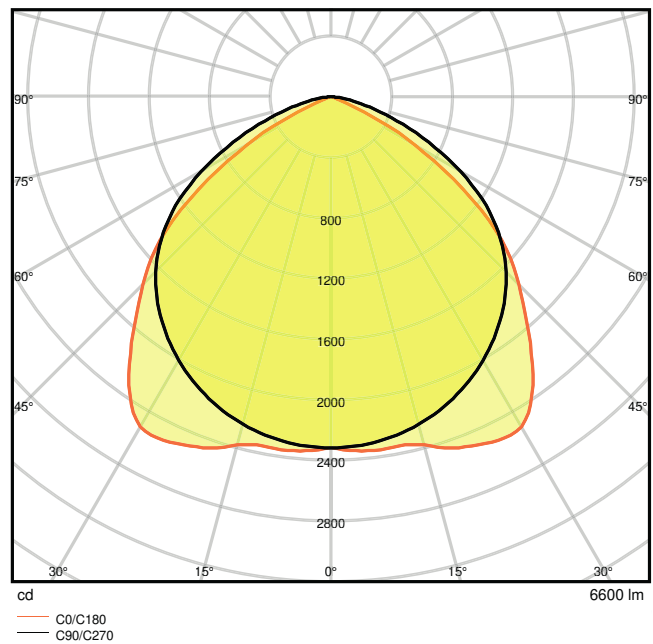

LEDVANCE TruSys LED 53W 3000K W SI

Dimensions & Weight

Length	1534.00 mm
Width	71.00 mm
Height	53.00 mm
Product weight	1740.00 g

Materials & Colors

Product color	Silver
Housing color	Silver
Body material	Aluminum
Cover material	Polymethylmethacrylate (PMMA)
Light emitting surface material	Polycarbonate (PC)