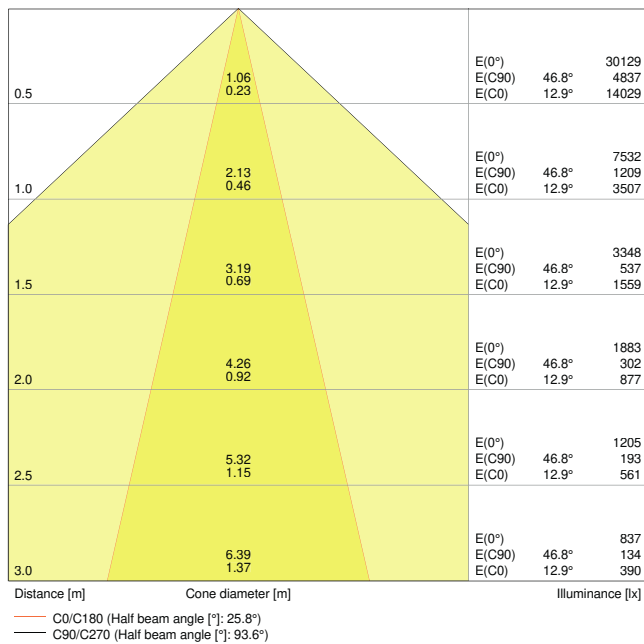

### Product features

- Narrow beam angle: 25°
- Luminous efficacy: up to 135 lm/W
- Fixed energy taps for electrical connection
- High-quality aluminum casing
- Type of protection: IP20
- Follows the unified LEDVANCE design language (SCALE design)

### Photometrical data

Luminous flux	6200 lm
Luminous efficacy	115 lm/W
Color temperature	3000 K
Light color (designation)	Warm White
Color rendering index Ra	$\geq 80$
Standard deviation of color matching	$\leq 3$ sdc <sub>m</sub>
Low flicker	Yes
Photobiological safety group acc. to EN62778	RG1
Photobiological safety group acc. to EN62471	RG1
Beam angle	25 °