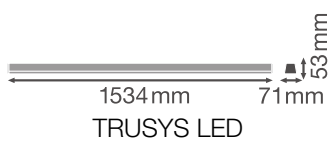

Product features

- Narrow beam angle: 25°
- Luminous efficacy: up to 135 lm/W
- Fixed energy taps for electrical connection
- High-quality aluminum casing
- Type of protection: IP20
- Follows the unified LEDVANCE design language (SCALE design)

Photometrical data

Luminous flux	6200 lm
Luminous efficacy	115 lm/W
Color temperature	3000 K
Light color (designation)	Warm White
Color rendering index Ra	≥ 80
Standard deviation of color matching	≤ 3 sdc _m
Low flicker	Yes
Photobiological safety group acc. to EN62778	RG1
Photobiological safety group acc. to EN62471	RG1
Beam angle	25 °

LEDVANCE TruSys LED DALI 53W 3000K NFL SI

LEDVANCE TruSys LED DALI 53W 3000K NFL SI

Dimensions & Weight

Length	1534.00 mm
Width	71.00 mm
Height	53.00 mm
Product weight	1800.00 g

Materials & Colors

Product color	Silver
Housing color	Silver
Body material	Aluminum
Cover material	Polymethylmethacrylate (PMMA)
Light emitting surface material	Polycarbonate (PC)