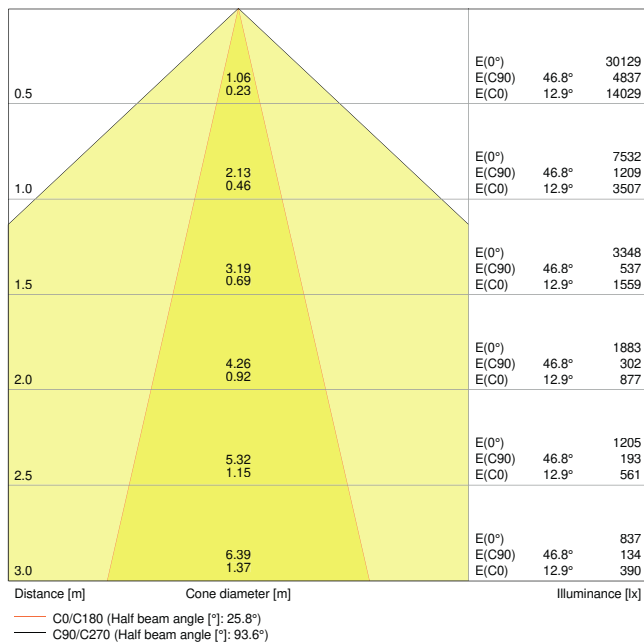

Product benefits

- Innovative optical design with a rod lense-technology over the entire length of the luminaire
- Internal holders prevent the luminaire from falling while being mounted
- Easy electrical and mechanical connection to the mounting rail via snap-in mounting
- Narrow-beam light distribution for application in rooms with high ceilings
- Clean look as mounting brackets are not visible when mounted
- Plug-and-play system allows easy installation
- High-value design
- Rows of up to 81 (On-Off) / 91 (DALI) luminaires and an overall length of 124 m (On-Off) / 151 m (DALI) possible
- Energy savings of up to 65 % compared to luminaires with 2 x 80 W T5 lamps
- Version with DALI ECG available

Product features

- Narrow beam angle: 25°
- Luminous efficacy: up to 135 lm/W
- Fixed energy taps for electrical connection
- High-quality aluminum casing
- Type of protection: IP20
- Follows the unified LEDVANCE design language (SCALE design)

Photometrical data

Luminous flux	6200 lm
Luminous efficacy	115 lm/W
Color temperature	3000 K
Light color (designation)	Warm White
Color rendering index Ra	≥ 80
Standard deviation of color matching	≤ 3 sdc _m
Low flicker	Yes
Photobiological safety group acc. to EN62778	RG1
Photobiological safety group acc. to EN62471	RG1
Beam angle	25 °