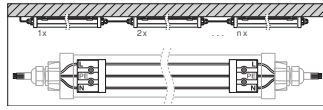

References / Links

– For Guarantee see www.ledvance.com/guarantee

DISCLAIMER

Subject to change without notice. Errors and omission excepted. Always make sure to use the most recent release.