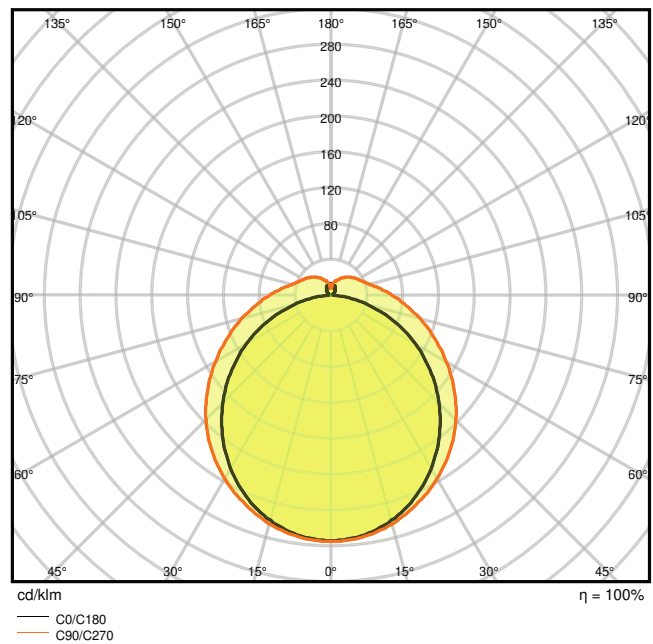

4058075062146 DP Compact 1500 31W 4000K IP65
IK08 GR

Dimensions & Weight

Length	1590.00 mm
Width	86.00 mm
Height	68.00 mm
Product weight	1350.00 g

Materials & Colors

Product color	Gray
Housing color	Gray
Body material	Polycarbonate (PC)
Cover material	Polycarbonate (PC)
Light emitting surface material	Polycarbonate (PC)