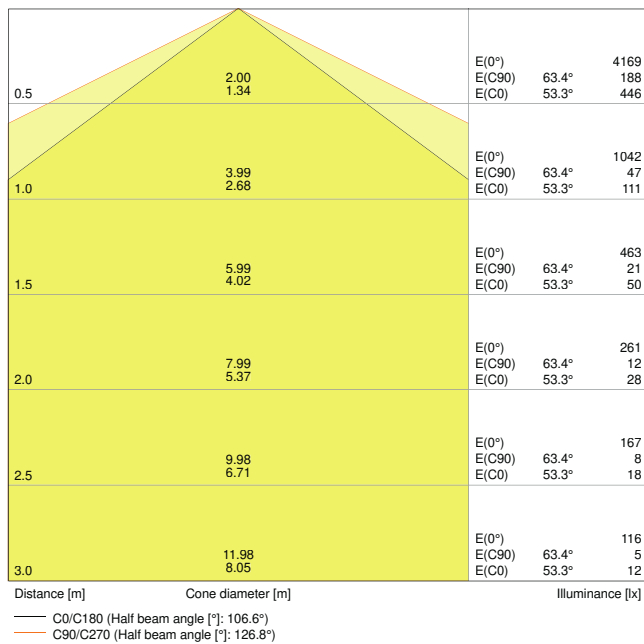

Product features

- High luminous efficacy: up to 120 lm/W
- Type of protection: IP65
- Beam angle: 120°
- Through-wired (L, N)

TECHNICAL DATA
Electrical data

Nominal wattage	31.00 W
Nominal voltage	220...240 V
Mains frequency	50...60 Hz
Nominal current	150 mA
Inrush current	13.4 A
Inrush current time T_{h50}	110 μ s
Max. number of luminaires per miniature circuit breaker B16	38
Max. number of luminaires per miniature circuit breaker C10	35
Max. number of luminaires per miniature circuit breaker C16	56
Power factor λ	> 0.90
Total harmonic distortion	20 %
Protection class	II
Operating mode	Integrated LED driver

Photometrical data

Luminous flux	3800 lm
Luminous efficacy	120 lm/W
Color temperature	4000 K
Light color (designation)	Cool White
Color rendering index Ra	> 80
Standard deviation of color matching	≤ 5 sdc _m
Photobiological safety group acc. to EN62778	RG0
Beam angle	120 °