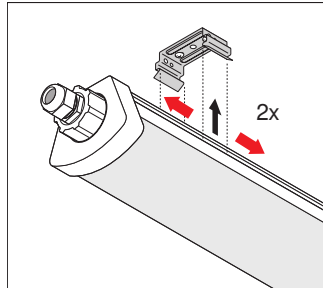

References / Links

– For Guarantee see www.ledvance.com/guarantee

DISCLAIMER

Subject to change without notice. Errors and omission excepted. Always make sure to use the most recent release.