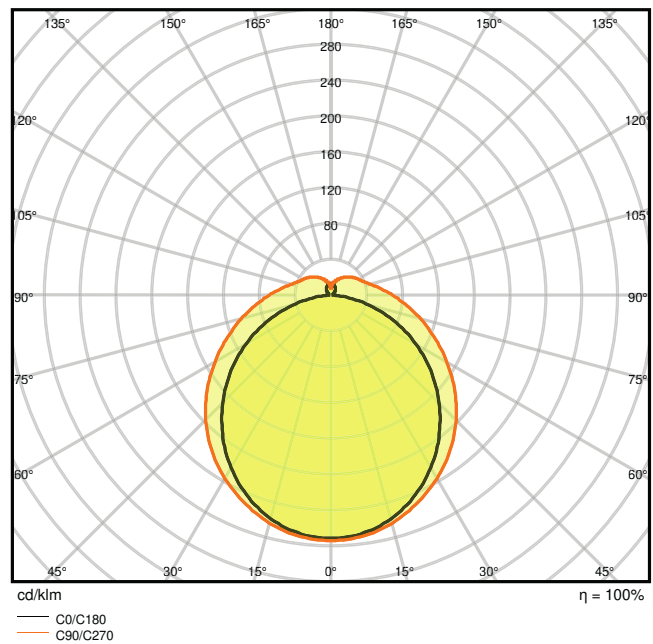

4058075062184 DP Compact 1500 55W 6500K IP65 IK08 GR

Dimensions & Weight

Length	1590.00 mm
Width	86.00 mm
Height	68.00 mm
Product weight	1380.00 g

Materials & Colors

Product color	Gray
Housing color	Gray
Body material	Polycarbonate (PC)
Cover material	Polycarbonate (PC)
Light emitting surface material	Polycarbonate (PC)