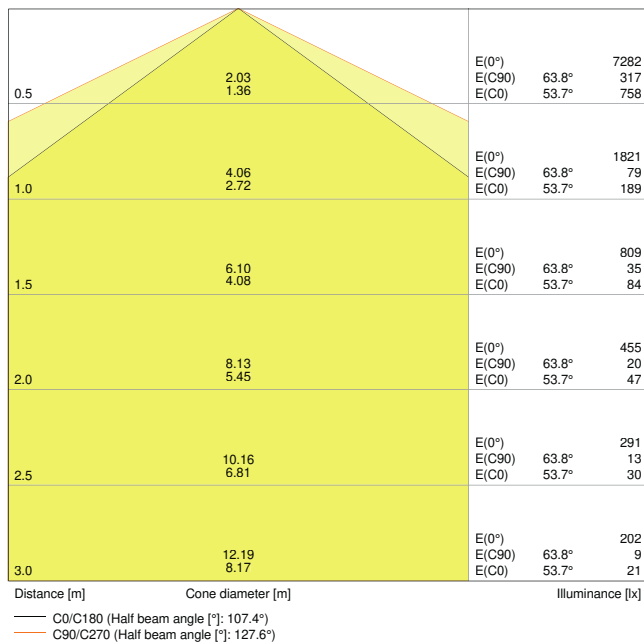

Product features

- High luminous efficacy: up to 120 lm/W
- Type of protection: IP65
- Beam angle: 120°
- Through-wired (L, N)

TECHNICAL DATA**Electrical data**

Nominal wattage	55.00 W
Nominal voltage	220...240 V
Mains frequency	50...60 Hz
Nominal current	265 mA
Inrush current	13.2 A
Inrush current time T_{h50}	111 μ s
Max. number of luminaires per miniature circuit breaker B16	38
Max. number of luminaires per miniature circuit breaker C10	31
Max. number of luminaires per miniature circuit breaker C16	50
Power factor λ	> 0.90
Total harmonic distortion	20 %
Protection class	II
Operating mode	Integrated LED driver

Photometrical data

Luminous flux	6700 lm
Luminous efficacy	120 lm/W
Color temperature	6500 K
Light color (designation)	Cool Daylight
Color rendering index Ra	> 80
Standard deviation of color matching	\leq 5 sdc _m
Photobiological safety group acc. to EN62778	RG0
Beam angle	120 °