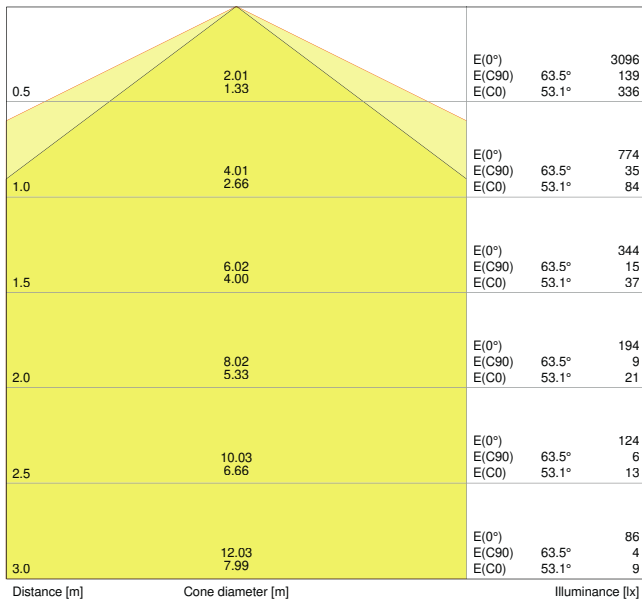

4058075062085 DP Compact 1200 23W 4000K IP65 IK08
GR

4058075062085 DP Compact 1200 23W 4000K IP65 IK08
GR

Dimensions & Weight

Length	1290.00 mm
Width	86.00 mm
Height	68.00 mm
Product weight	1120.00 g

Materials & Colors

Product color	Gray
Housing color	Gray
Body material	Polycarbonate (PC)
Cover material	Polycarbonate (PC)
Light emitting surface material	Polycarbonate (PC)

403 Forbidden