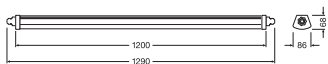

Dampproof Compact 1200 IP65

Materials & Colors

Product color	Gray
Housing color	Gray
Body material	Polycarbonate (PC)
Cover material	Polycarbonate (PC)
Light emitting surface material	Polycarbonate (PC)

403 Forbidden