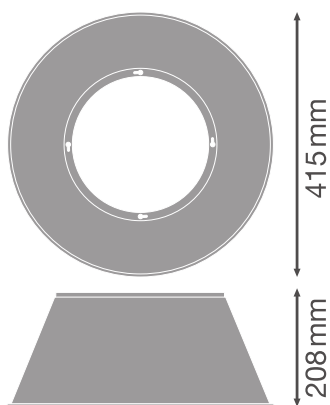

### Photometrical data

Beam angle	65 °
------------	------

### Dimensions & Weight

Diameter	415,0 mm
Height	205.0 mm
Product weight	490.00 g

HB ALU REFLECTOR 93W

**LOGISTICAL DATA**

Product code	Packaging unit (Pieces/Unit)	Dimensions (length x width x height)	Gross weight	Volume
4058075507043	Shipping box 2	462 mm x 247 mm x 469 mm	1996.00 g	53.52 dm <sup>3</sup>