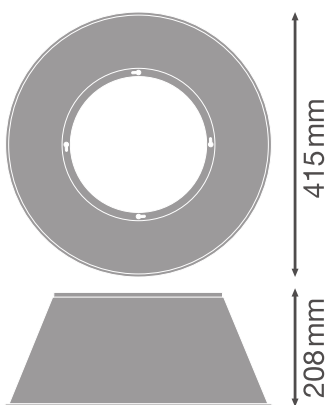

TECHNICAL DATA

Photometrical data

Beam angle	65 °

Dimensions & Weight

Diameter	415,0 mm
Height	205.0 mm
Product weight	490.00 g

HB ALU REFLECTOR 93W

Materials & Colors

Product color	Silver
Body material	Aluminum

Application & Mounting

Mounting location	Luminaire

Certificates & Standards

Luminaire with limited surface temperature, "D sign"	No

Additional product data

BEG eligible	No

DOWNLOAD DATA