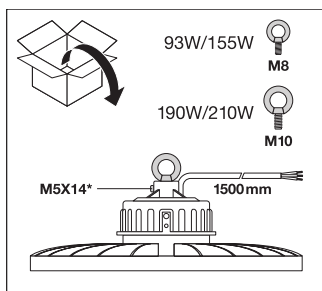

### Photometrical data

Beam angle	65 °
------------	------

### Dimensions & Weight

Diameter	415,0 mm
Height	205.0 mm
Product weight	490.00 g

HB ALU REFLECTOR 93W

### Application & Mounting

Mounting location	Luminaire
-------------------	-----------

**LOGISTICAL DATA**

Product code	Packaging unit (Pieces/Unit)	Dimensions (length x width x height)	Gross weight	Volume
4058075507043	Shipping box 2	462 mm x 247 mm x 469 mm	1996.00 g	53.52 dm <sup>3</sup>