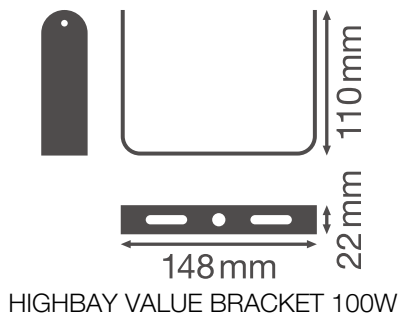

PRODUCT DATASHEET

HIGH BAY VALUE BRACKET 100 W

HIGH BAY VALUE BRACKET | Mounting accessory for HIGH BAY VALUE luminaires

Product features

- Brackets made of black steel
- Adjustable swivel angle: $\pm 60^\circ$

TECHNICAL DATA

Dimensions & Weight

Length	148.0 mm
Width	22.0 mm
Height	110.0 mm
Product weight	90.00 g

Materials & Colors

Product color	Black
---------------	-------

Certificates & Standards

Luminaire with limited surface temperature, "D sign"	No
--	----

DOWNLOAD DATA

Tender texts	Document name
 Tender documents	HIGH BAY VALUE BRACKET 100 W-EN

LOGISTICAL DATA

Product code	Packaging unit (Pieces/Unit)	Dimensions (length x width x height)	Gross weight	Volume
4058075423350	Folding box 1	116 mm x 27 mm x 154 mm	113.00 g	0.48 dm ³
4058075423367	Shipping box 10	240 mm x 148 mm x 164 mm	1276.00 g	5.83 dm ³