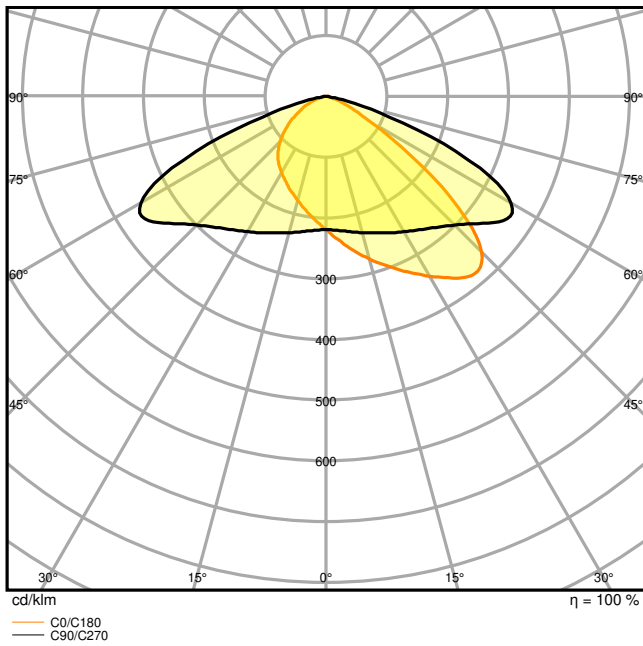

Photometrical data

Luminous flux	5700 lm
Luminous efficacy	115 lm/W
Color temperature	3000 K
Light color (designation)	Warm White
Color rendering index Ra	> 80
Standard deviation of color matching	≤ 5 sdc _m
Luminous intensity	-
Low flicker	No
Flickering metric (Pst LM)	-
Stroboscope effect metric (SVM)	-
Photobiological safety group acc. to EN62778	RG1
Beam angle	45 ° x 140 °