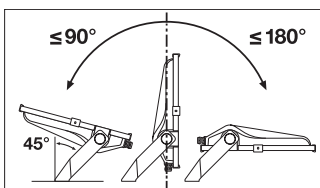

Photometric and lighting design files		Document name
	ULD file (DIALux)	FL PFM 50W-3000K ASYM 45X140 BK
	ROLF file (RELUX)	FL PFM 50W-3000K ASYM
	LDC typ polar	FL PFM 50W 3000K ASYM 45x140 BK
	LDC typ polar	FL PFM 50W 3000K ASYM 45X140 BK
CAD/BIM files		Document name
	BIM_Revit_3D	FL PFM
	CAD_STEP_3D	FL PFM 50W
Tender texts		Document name
	Tender documents	FLOODLIGHT PERFORMANCE ASYM 45x140 50 W 3000 K BK-EN

LOGISTICAL DATA

Product code	Packaging unit (Pieces/Unit)	Dimensions (length x width x height)	Gross weight	Volume
4058075353619	Shipping box 1	364 mm x 105 mm x 280 mm	2880.00 g	10.70 dm³

The mentioned product code describes the smallest quantity unit which can be ordered. One shipping unit can contain one or more single products. When placing an order, for the quantity please enter single or multiples of a shipping unit.

ADDITIONAL CATALOG INFORMATION

References / Links

– For Guarantee see www.ledvance.com/guarantee

DISCLAIMER