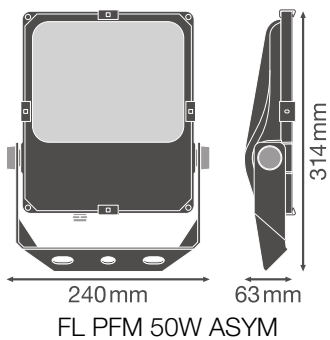

Photometrical data

Luminous flux	5700 lm
Luminous efficacy	115 lm/W
Color temperature	3000 K
Light color (designation)	Warm White
Color rendering index Ra	> 80
Standard deviation of color matching	≤ 5 sdc _m
Luminous intensity	-
Low flicker	No
Flickering metric (Pst LM)	-
Stroboscope effect metric (SVM)	-
Photobiological safety group acc. to EN62778	RG1
Beam angle	45 ° x 140 °

FL PFM 50W 3000K ASYM 45x140 BK

FL PFM 50W 3000K ASYM 45X140 BK

Dimensions & Weight

Length	314.00 mm
Width	240.00 mm
Height	63.00 mm
Product weight	2600.00 g
Cable length	2000 mm

Materials & Colors

Product color	Black
Housing color	Black
Body material	Aluminum
Cover material	Glass
Light emitting surface material	Glass
Glow Wire Test according to IEC 60695-2-12	650 °C
Mercury content	0.0 mg