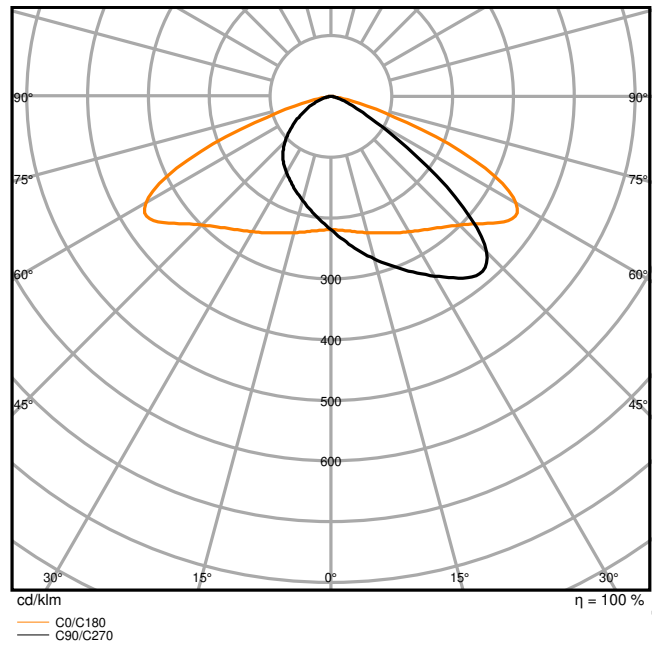

FL PFM 50W 3000K ASYM 45X140 BK