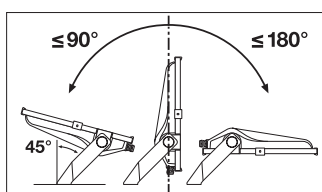

Photometric and lighting design files		Document name
	ROLF file (RELUX)	FL PFM 50W-3000K ASYM
	LDC typ polar	FL PFM 50W 3000K ASYM 45x140 BK
	LDC typ polar	FL PFM 50W 3000K ASYM 45X140 BK
CAD/BIM files		Document name
	BIM_Revit_3D	FL PFM
	CAD_STEP_3D	FL PFM 50W
Tender texts		Document name
	Tender documents	FLOODLIGHT PERFORMANCE ASYM 45x140 50 W 3000 K BK-EN

LOGISTICAL DATA

Product code	Packaging unit (Pieces/Unit)	Dimensions (length x width x height)	Gross weight	Volume
4058075353619	Shipping box 1	364 mm x 105 mm x 280 mm	2880.00 g	10.70 dm³

The mentioned product code describes the smallest quantity unit which can be ordered. One shipping unit can contain one or more single products. When placing an order, for the quantity please enter single or multiples of a shipping unit.

ADDITIONAL CATALOG INFORMATION

References / Links

– For Guarantee see www.ledvance.com/guarantee

DISCLAIMER

Subject to change without notice. Errors and omission excepted. Always make sure to use the most recent release.