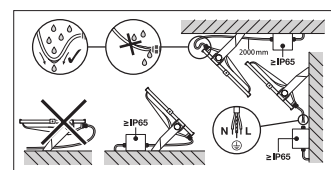

Photometric and lighting design files		Document name
	ULD file (DIALux)	FL PFM 50W-3000K ASYM 45X140 BK
	ROLF file (RELUX)	FL PFM 50W-3000K ASYM
	LDC typ polar	FL PFM 50W 3000K ASYM 45x140 BK
	LDC typ polar	FL PFM 50W 3000K ASYM 45X140 BK
CAD/BIM files		Document name
	BIM_Revit_3D	FL PFM
	CAD_STEP_3D	FL PFM 50W
Tender texts		Document name
	Tender documents	FLOODLIGHT PERFORMANCE ASYM 45x140 50 W 3000 K BK-EN

LOGISTICAL DATA

Product code	Packaging unit (Pieces/Unit)	Dimensions (length x width x height)	Gross weight	Volume
4058075353619	Shipping box 1	364 mm x 105 mm x 280 mm	2880.00 g	10.70 dm³

The mentioned product code describes the smallest quantity unit which can be ordered. One shipping unit can contain one or more single products. When placing an order, for the quantity please enter single or multiples of a shipping unit.

ADDITIONAL CATALOG INFORMATION

References / Links

– For Guarantee see www.ledvance.com/guarantee

DISCLAIMER