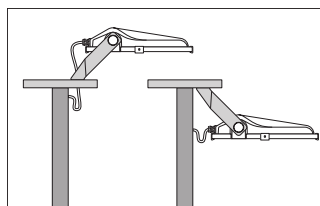

Photometric and lighting design files		Document name
	ULD file (DIALux)	FL PFM 50W-3000K ASYM 45X140 BK
	ROLF file (RELUX)	FL PFM 50W-3000K ASYM
	LDC typ polar	FL PFM 50W 3000K ASYM 45x140 BK
	LDC typ polar	FL PFM 50W 3000K ASYM 45X140 BK
CAD/BIM files		Document name
	BIM_Revit_3D	FL PFM
	CAD_STEP_3D	FL PFM 50W
Tender texts		Document name
	Tender documents	FLOODLIGHT PERFORMANCE ASYM 45x140 50 W 3000 K BK-EN

LOGISTICAL DATA

Product code	Packaging unit (Pieces/Unit)	Dimensions (length x width x height)	Gross weight	Volume
4058075353619	Shipping box 1	364 mm x 105 mm x 280 mm	2880.00 g	10.70 dm³

The mentioned product code describes the smallest quantity unit which can be ordered. One shipping unit can contain one or more single products. When placing an order, for the quantity please enter single or multiples of a shipping unit.

ADDITIONAL CATALOG INFORMATION

References / Links

– For Guarantee see www.ledvance.com/guarantee

DISCLAIMER