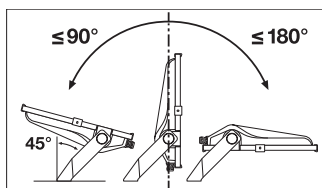

CAD/BIM files		Document name
	BIM Revit 3D	FL PFM
	CAD STEP 3D	FL PFM 150W

Tender texts		Document name
	Tender documents	FLOODLIGHT PERFORMANCE SYM 60 150 W 3000 K BK-EN

LOGISTICAL DATA

Product code	Packaging unit (Pieces/Unit)	Dimensions (length x width x height)	Gross weight	Volume
4058075540989	Shipping box 1	516 mm x 130 mm x 368 mm	4970.00 g	24.69 dm³

The mentioned product code describes the smallest quantity unit which can be ordered. One shipping unit can contain one or more single products. When placing an order, for the quantity please enter single or multiples of a shipping unit.

ADDITIONAL CATALOG INFORMATION

References / Links

– For Guarantee see www.ledvance.com/guarantee

DISCLAIMER

Subject to change without notice. Errors and omission excepted. Always make sure to use the most recent release.