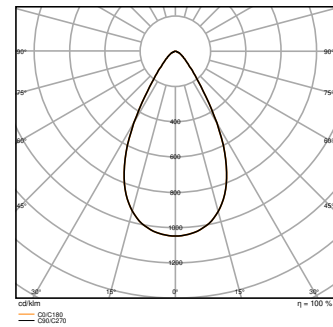

Photometrical data

Luminous flux	19800 lm
Luminous efficacy	132 lm/W
Color temperature	3000 K
Light color (designation)	Warm White
Color rendering index Ra	> 80
Standard deviation of color matching	≤ 5 sdc _m
Low flicker	Yes
Photobiological safety group acc. to EN62778	RG1
Photobiological safety group acc. to EN62471	RG1
Beam angle	60 ° x 60 °

FL PFM 150W 3000K SYM 60 BK

Floodlight Performance 150W SYM 60 simplified isolux diagram

FL PFM 150W 3000K SYM 60 BK

Dimensions & Weight

Length	451.00 mm
Width	330.00 mm
Height	77.00 mm
Product weight	4500.00 g
Cable length	2000 mm