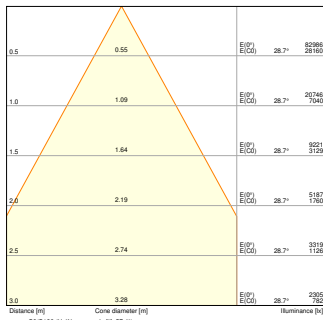

Photometrical data

Luminous flux	19800 lm
Luminous efficacy	132 lm/W
Color temperature	3000 K
Light color (designation)	Warm White
Color rendering index Ra	> 80
Standard deviation of color matching	≤ 5 sdc _m
Low flicker	Yes
Photobiological safety group acc. to EN62778	RG1
Photobiological safety group acc. to EN62471	RG1
Beam angle	60 ° x 60 °