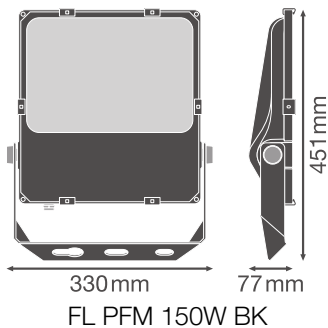

### Photometrical data

Luminous flux	19800 lm
Luminous efficacy	132 lm/W
Color temperature	3000 K
Light color (designation)	Warm White
Color rendering index Ra	> 80
Standard deviation of color matching	$\leq 5$ sdc <sub>m</sub>
Low flicker	Yes
Photobiological safety group acc. to EN62778	RG1
Photobiological safety group acc. to EN62471	RG1
Beam angle	60 ° x 60 °

### Dimensions & Weight

Length	451.00 mm
Width	330.00 mm
Height	77.00 mm
Product weight	4500.00 g
Cable length	2000 mm