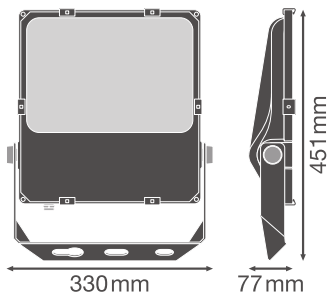

Product features

- High luminous efficacy: up to 140 lm/W
- Symmetric light distribution for medium to high mast area lighting
- Angled (45°) mounting bracket and up to 180° tilting
- Type of protection: IP66
- Impact resistance: IK08

Photometrical data

Luminous flux	19800 lm
Luminous efficacy	132 lm/W
Color temperature	3000 K
Light color (designation)	Warm White
Color rendering index Ra	> 80
Standard deviation of color matching	≤ 5 sdc _m
Low flicker	Yes
Photobiological safety group acc. to EN62778	RG1
Photobiological safety group acc. to EN62471	RG1
Beam angle	60 ° x 60 °

FL PFM 150W 3000K SYM 60 BK

Floodlight Performance 150W SYM 60 simplified isolux diagram

FL PFM 150W 3000K SYM 60 BK

Dimensions & Weight

Length	451.00 mm
Width	330.00 mm
Height	77.00 mm
Product weight	4500.00 g
Cable length	2000 mm