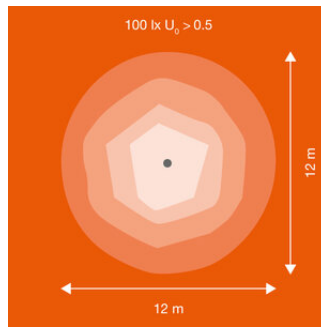

Floodlight Performance 150W SYM 60 simplified isolux diagram