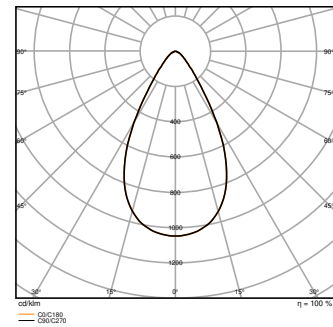

FL PFM 150W 3000K SYM 60 BK