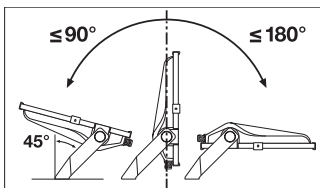

CAD/BIM files		Document name
	BIM_Revit_3D	FL PFM
	CAD_STEP_3D	FL PFM 150W

Tender texts		Document name
	Tender documents	FLOODLIGHT PERFORMANCE SYM 60 150 W 3000 K BK-EN

LOGISTICAL DATA

Product code	Packaging unit (Pieces/Unit)	Dimensions (length x width x height)	Gross weight	Volume
4058075540989	Shipping box 1	516 mm x 130 mm x 368 mm	4970.00 g	24.69 dm³

The mentioned product code describes the smallest quantity unit which can be ordered. One shipping unit can contain one or more single products. When placing an order, for the quantity please enter single or multiples of a shipping unit.

ADDITIONAL CATALOG INFORMATION

References / Links

– For Guarantee see www.ledvance.com/guarantee

DISCLAIMER

Subject to change without notice. Errors and omission excepted. Always make sure to use the most recent release.