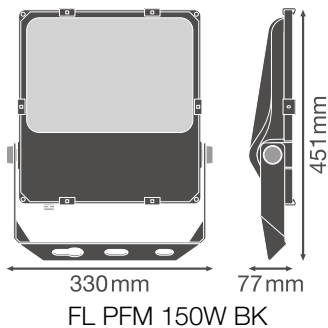

Photometrical data

Luminous flux	18700 lm
Luminous efficacy	125 lm/W
Color temperature	3000 K
Light color (designation)	Warm White
Color rendering index Ra	> 80
Standard deviation of color matching	≤ 5 sdc _m
Luminous intensity	-
Low flicker	Yes
Flickering metric (Pst LM)	-
Stroboscope effect metric (SVM)	-
Photobiological safety group acc. to EN62778	RG1
Beam angle	30 °

FL PFM 150W 3000K SYM R30 BK

Floodlight Performance 150W SYM R30 simplified isolux diagram

FL PFM 150W 3000K SYM R30 BK

Dimensions & Weight

Length	451.00 mm
Width	330.00 mm
Height	77.00 mm
Product weight	4500.00 g
Cable length	2000 mm