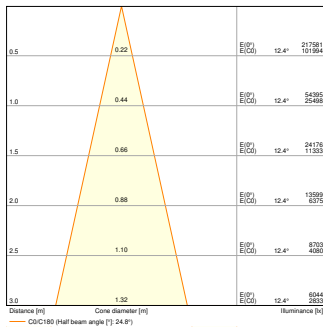

Photometrical data

Luminous flux	18700 lm
Luminous efficacy	125 lm/W
Color temperature	3000 K
Light color (designation)	Warm White
Color rendering index Ra	> 80
Standard deviation of color matching	≤ 5 sdc _m
Luminous intensity	-
Low flicker	Yes
Flickering metric (Pst LM)	-
Stroboscope effect metric (SVM)	-
Photobiological safety group acc. to EN62778	RG1
Beam angle	30 °