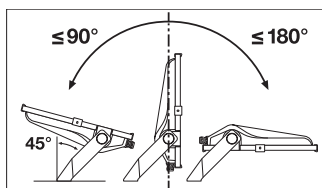

CAD/BIM files		Document name
	BIM_Revit_3D	FL PFM
	CAD_STEP_3D	FL PFM 150W

Tender texts		Document name
	Tender documents	FLOODLIGHT PERFORMANCE SYM R30 150 W 3000 K BK-EN

LOGISTICAL DATA

Product code	Packaging unit (Pieces/Unit)	Dimensions (length x width x height)	Gross weight	Volume
4058075353756	Shipping box 1	516 mm x 130 mm x 368 mm	4970.00 g	24.69 dm³

The mentioned product code describes the smallest quantity unit which can be ordered. One shipping unit can contain one or more single products. When placing an order, for the quantity please enter single or multiples of a shipping unit.

ADDITIONAL CATALOG INFORMATION

References / Links

– For Guarantee see www.ledvance.com/guarantee

DISCLAIMER

Subject to change without notice. Errors and omission excepted. Always make sure to use the most recent release.