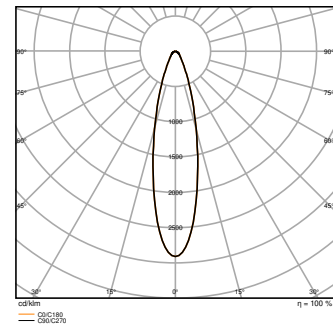

Photometrical data

Luminous flux	18700 lm
Luminous efficacy	125 lm/W
Color temperature	3000 K
Light color (designation)	Warm White
Color rendering index Ra	> 80
Standard deviation of color matching	≤ 5 sdc _m
Luminous intensity	-
Low flicker	Yes
Flickering metric (Pst LM)	-
Stroboscope effect metric (SVM)	-
Photobiological safety group acc. to EN62778	RG1
Beam angle	30 °

FL PFM 150W 3000K SYM R30 BK

Floodlight Performance 150W SYM R30 simplified isolux diagram

FL PFM 150W 3000K SYM R30 BK

Dimensions & Weight

Length	451.00 mm
Width	330.00 mm
Height	77.00 mm
Product weight	4500.00 g
Cable length	2000 mm