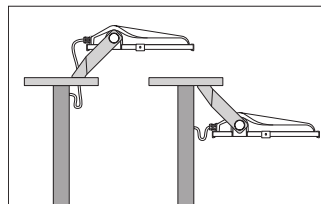

CAD/BIM files		Document name
	BIM_Revit_3D	FL PFM
	CAD_STEP_3D	FL PFM 150W

Tender texts		Document name
	Tender documents	FLOODLIGHT PERFORMANCE SYM R30 150 W 3000 K BK-EN

LOGISTICAL DATA

Product code	Packaging unit (Pieces/Unit)	Dimensions (length x width x height)	Gross weight	Volume
4058075353756	Shipping box 1	516 mm x 130 mm x 368 mm	4970.00 g	24.69 dm³

The mentioned product code describes the smallest quantity unit which can be ordered. One shipping unit can contain one or more single products. When placing an order, for the quantity please enter single or multiples of a shipping unit.

ADDITIONAL CATALOG INFORMATION

References / Links

– For Guarantee see www.ledvance.com/guarantee

DISCLAIMER

Subject to change without notice. Errors and omission excepted. Always make sure to use the most recent release.