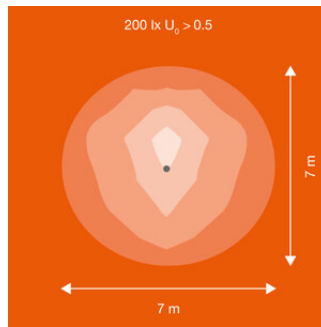

Floodlight Performance 150W SYM R30 simplified isolux diagram