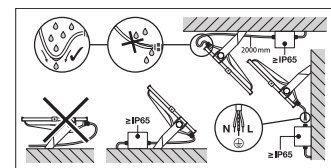

CAD/BIM files		Document name
	BIM_Revit_3D	FL PFM
	CAD_STEP_3D	FL PFM 150W

Tender texts		Document name
	Tender documents	FLOODLIGHT PERFORMANCE SYM R30 150 W 3000 K BK-EN

LOGISTICAL DATA

Product code	Packaging unit (Pieces/Unit)	Dimensions (length x width x height)	Gross weight	Volume
4058075353756	Shipping box 1	516 mm x 130 mm x 368 mm	4970.00 g	24.69 dm³

The mentioned product code describes the smallest quantity unit which can be ordered. One shipping unit can contain one or more single products. When placing an order, for the quantity please enter single or multiples of a shipping unit.

ADDITIONAL CATALOG INFORMATION

References / Links

– For Guarantee see www.ledvance.com/guarantee

DISCLAIMER

Subject to change without notice. Errors and omission excepted. Always make sure to use the most recent release.