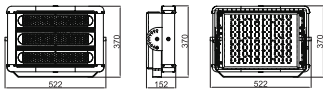

ECO CLASS HP FLOODLIGHT
NARROW

Dimensions & Weight

Length	522.00 mm
Width	370.00 mm
Height	152.00 mm
Product weight	10500.00 g
Cable length	1000 mm

HP FLOODLIGHT 300W

Materials & Colors

Product color	Black
Housing color	Black
Body material	Aluminum
Cover material	Polycarbonate (PC)
Light emitting surface material	Polycarbonate (PC)
Glow Wire Test according to IEC 60695-2-12	650 °C
Mercury content	0.0 mg

Application & Mounting

Ambient temperature range	-40...+45 °C