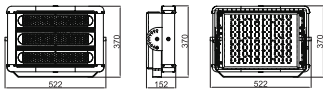

ECO CLASS HP FLOODLIGHT
VERY NARROW

Dimensions & Weight

Length	522.00 mm
Width	370.00 mm
Height	152.00 mm
Product weight	10500.00 g
Cable length	1000 mm

HP FLOODLIGHT 300W

Materials & Colors

Product color	Black
Housing color	Black
Body material	Aluminum
Cover material	Polycarbonate (PC)
Light emitting surface material	Polycarbonate (PC)
Glow Wire Test according to IEC 60695-2-12	650 °C
Mercury content	0.0 mg

Application & Mounting

Ambient temperature range	-40...+45 °C