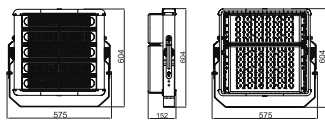

Product features

- Rotational symmetric light distribution for high mast area lighting
- Various versions with different types of light distribution available
- Mounting bracket for up to 180° tilting
- Pre-installed, flexible 1 m cable (H05RN-F), wrapped 3 x 1.0 mm² single wires

Photometrical data

Luminous flux	61000 lm
Luminous efficacy	122 lm/W
Color temperature	4000 K
Light color (designation)	Cool White
Color rendering index Ra	\geq 80
Standard deviation of color matching	< 5 sdc _m
Luminous intensity	-
Flickering metric (Pst LM)	-
Stroboscope effect metric (SVM)	-
Photobiological safety group acc. to EN62778	RG2
Photobiological safety group acc. to EN62471	RG2
Beam angle	30 °

ECO CLASS HP FLOODLIGHT
VERY NARROW

Dimensions & Weight

Length	575.00 mm
Width	604.00 mm
Height	152.00 mm
Product weight	17500.00 g
Cable length	1000 mm

HP FLOODLIGHT 500W

Materials & Colors

Product color	Black
Housing color	Black
Body material	Aluminum
Cover material	Polycarbonate (PC)
Light emitting surface material	Polycarbonate (PC)
Glow Wire Test according to IEC 60695-2-12	650 °C
Mercury content	0.0 mg