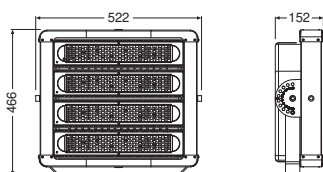

- Die-cast aluminum housing
- Luminous efficacy: up to 120 lm/W
- Available with color temperature: 4,000 K, 6,500 K
- Lifetime (L70/B50): 50,000 h

TECHNICAL DATA

Electrical data

Nominal wattage	400.00 W
Nominal voltage	100...240 V
Mains frequency	50...60 Hz
Power factor λ	≥ 0.90
Total harmonic distortion	< 20 %
Protection class	I

Photometrical data

Luminous flux	48000 lm
Luminous efficacy	120 lm/W
Color temperature	4000 K
Light color (designation)	Cool White
Color rendering index Ra	≥ 80
Beam angle	90 °

Dimensions & Weight

Length	522.00 mm
Width	466.00 mm
Height	152.00 mm
Product weight	15000.00 g