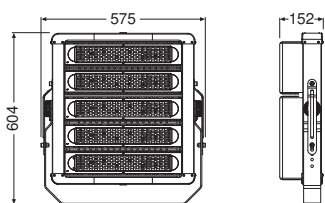

### Photometrical data

Luminous flux	60000 lm
Luminous efficacy	120 lm/W
Color temperature	6500 K
Light color (designation)	Daylight
Color rendering index Ra	$\geq 80$
Beam angle	30 °

### Dimensions & Weight

Length	575.00 mm
Width	604.00 mm
Height	152.00 mm
Product weight	18800.00 g

LDPFM FL HP 500W MV