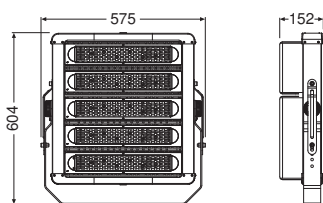

### Photometrical data

Luminous flux	60000 lm
Luminous efficacy	120 lm/W
Color temperature	6500 K
Light color (designation)	Daylight
Color rendering index Ra	$\geq 80$
Beam angle	40 ° x 85 °

### Dimensions & Weight

Length	575.00 mm
Width	604.00 mm
Height	152.00 mm
Product weight	18800.00 g

LDPFM FL HP 500W MV