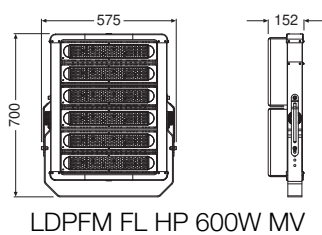

- Die-cast aluminum housing
- Luminous efficacy: up to 120 lm/W
- Available with color temperature: 4,000 K, 6,500 K
- Lifetime (L70/B50): 50,000 h

TECHNICAL DATA

Electrical data

Nominal wattage	600.00 W
Nominal voltage	100...240 V
Mains frequency	50...60 Hz
Power factor λ	≥ 0.90
Total harmonic distortion	< 20 %
Protection class	I

Photometrical data

Luminous flux	72000 lm
Luminous efficacy	120 lm/W
Color temperature	6500 K
Light color (designation)	Daylight
Color rendering index Ra	≥ 80
Beam angle	55 °

Dimensions & Weight

Length	575.00 mm
Width	700.00 mm
Height	152.00 mm
Product weight	20800.00 g

Materials & Colors

Product color	Black
Housing color	Black
Body material	Aluminum

Cover material	Polycarbonate (PC)
Mercury content	0.0 mg

Application & Mounting

Ambient temperature range	-30...+50 °C
Type of connection	Cable, 3-pole
Type of protection	IP65
Protection class IK (shock resistance)	IK08
Dimmable	No
Mounting type	Standing Surface
Mounting location	Ground / Pole