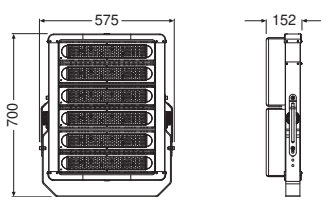

### Dimensions & Weight

Length	575.00 mm
Width	700.00 mm
Height	152.00 mm
Product weight	20800.00 g

LDPFM FL HP 600W MV