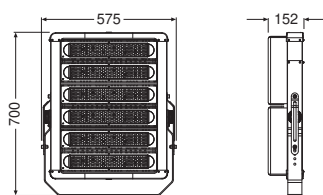

### Photometrical data

Luminous flux	72000 lm
Luminous efficacy	120 lm/W
Color temperature	6500 K
Light color (designation)	Daylight
Color rendering index Ra	$\geq 80$
Standard deviation of color matching	$\leq 5$ sdcn
Beam angle	40 ° x 85 °

### Dimensions & Weight

Length	575.00 mm
Width	700.00 mm
Height	152.00 mm
Product weight	20800.00 g

LDPFM FL HP 600W MV