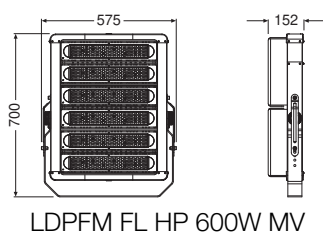

- Die-cast aluminum housing
- Luminous efficacy: up to 120 lm/W
- Available with color temperature: 4,000 K, 6,500 K
- Lifetime (L70/B50): 50,000 h

TECHNICAL DATA

Electrical data

Nominal wattage	600.00 W
Nominal voltage	100...240 V
Mains frequency	50...60 Hz
Power factor λ	≥ 0.90
Total harmonic distortion	< 20 %
Protection class	I

Photometrical data

Luminous flux	72000 lm
Luminous efficacy	120 lm/W
Color temperature	4000 K
Light color (designation)	Cool White
Color rendering index Ra	≥ 80
Beam angle	30 °

Dimensions & Weight

Length	575.00 mm
Width	700.00 mm
Height	152.00 mm
Product weight	20800.00 g

Materials & Colors

Product color	Black
Housing color	Black
Body material	Aluminum

Cover material	Polycarbonate (PC)
Mercury content	0.0 mg

Application & Mounting

Ambient temperature range	-30...+50 °C
Type of connection	Cable, 3-pole
Type of protection	IP65
Protection class IK (shock resistance)	IK08
Dimmable	No
Mounting type	Standing Surface
Mounting location	Ground / Pole
Replaceable light source (EPREL)	Not replaceable