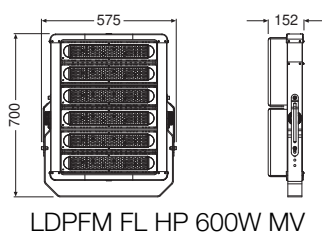

- Die-cast aluminum housing
- Luminous efficacy: up to 120 lm/W
- Available with color temperature: 4,000 K, 6,500 K
- Lifetime (L70/B50): 50,000 h

TECHNICAL DATA

Electrical data

Nominal wattage	600.00 W
Nominal voltage	100...240 V
Mains frequency	50...60 Hz
Power factor λ	≥ 0.90
Total harmonic distortion	< 20 %
Protection class	I

Photometrical data

Luminous flux	72000 lm
Luminous efficacy	120 lm/W
Color temperature	4000 K
Light color (designation)	Cool White
Color rendering index Ra	≥ 80
Beam angle	55 °

Dimensions & Weight

Length	575.00 mm
Width	700.00 mm
Height	152.00 mm
Product weight	20800.00 g

Materials & Colors

Product color	Black
Housing color	Black
Body material	Aluminum

Cover material	Polycarbonate (PC)
Mercury content	0.0 mg

Application & Mounting

Ambient temperature range	-30...+50 °C
Type of connection	Cable, 3-pole
Type of protection	IP65
Protection class IK (shock resistance)	IK08
Dimmable	No
Mounting type	Standing Surface
Mounting location	Ground / Pole
Replaceable light source (EPREL)	Not replaceable