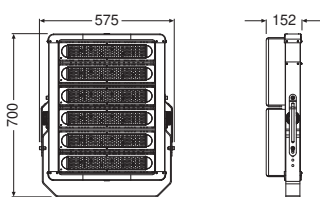

### Dimensions & Weight

Length	575.00 mm
Width	700.00 mm
Height	152.00 mm
Product weight	20800.00 g

LDPFM FL HP 600W MV