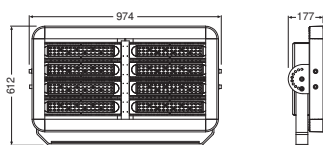

- Die-cast aluminum housing
- Luminous efficacy: up to 120 lm/W
- Available with color temperature: 4,000 K, 6,500 K
- Lifetime (L70/B50): 50,000 h

TECHNICAL DATA

Electrical data

Nominal wattage	800.00 W
Nominal voltage	100...240 V
Mains frequency	50...60 Hz
Power factor λ	≥ 0.90
Total harmonic distortion	< 20 %
Protection class	I

Photometrical data

Luminous flux	96000 lm
Luminous efficacy	120 lm/W
Color temperature	6500 K
Light color (designation)	Daylight
Color rendering index Ra	≥ 80
Beam angle	30 °

Dimensions & Weight

Length	1029.00 mm
Width	659.00 mm
Height	154.00 mm
Product weight	37200.00 g