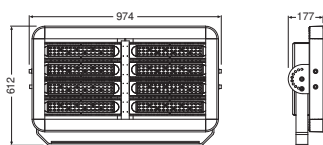

- Die-cast aluminum housing
- Luminous efficacy: up to 120 lm/W
- Available with color temperature: 4,000 K, 6,500 K
- Lifetime (L70/B50): 50,000 h

TECHNICAL DATA

Electrical data

Nominal wattage	800.00 W
Nominal voltage	100...240 V
Mains frequency	50...60 Hz
Power factor λ	≥ 0.90
Total harmonic distortion	< 20 %
Protection class	I

Photometrical data

Luminous flux	96000 lm
Luminous efficacy	120 lm/W
Color temperature	6500 K
Light color (designation)	Daylight
Color rendering index Ra	≥ 80
Beam angle	55 °

Dimensions & Weight

Length	1029.00 mm
Width	659.00 mm
Height	154.00 mm
Product weight	37200.00 g