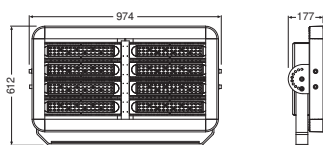

- Die-cast aluminum housing
- Luminous efficacy: up to 120 lm/W
- Available with color temperature: 4,000 K, 6,500 K
- Lifetime (L70/B50): 50,000 h

TECHNICAL DATA

Electrical data

Nominal wattage	800.00 W
Nominal voltage	100...240 V
Mains frequency	50...60 Hz
Power factor λ	≥ 0.90
Total harmonic distortion	< 20 %
Protection class	I

Photometrical data

Luminous flux	96000 lm
Luminous efficacy	120 lm/W
Color temperature	4000 K
Light color (designation)	Cool White
Color rendering index Ra	≥ 80
Beam angle	90 °

Dimensions & Weight

Length	1029.00 mm
Width	659.00 mm
Height	154.00 mm
Product weight	37200.00 g