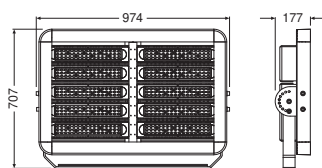

- Die-cast aluminum housing
- Luminous efficacy: up to 120 lm/W
- Available with color temperature: 4,000 K, 6,500 K
- Lifetime (L70/B50): 50,000 h

TECHNICAL DATA

Electrical data

Nominal wattage	1000.00 W
Nominal voltage	100...240 V
Mains frequency	50...60 Hz
Power factor λ	≥ 0.90
Total harmonic distortion	< 20 %
Protection class	I

Photometrical data

Luminous flux	120000 lm
Luminous efficacy	120 lm/W
Color temperature	4000 K
Light color (designation)	Cool White
Color rendering index Ra	≥ 80
Standard deviation of color matching	≤ 5 sdc _m
Beam angle	40 ° x 85 °

Dimensions & Weight

Length	1029.00 mm
Width	754.00 mm
Height	154.00 mm
Product weight	43000.00 g

LDPFM FL HP 1KW MV

Materials & Colors

Product color	Black
Housing color	Black
Body material	Aluminum

Cover material	Polycarbonate (PC)
Mercury content	0.0 mg