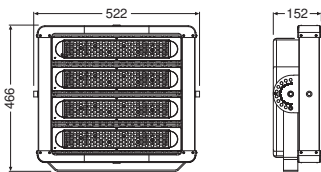

- Die-cast aluminum housing
- Luminous efficacy: up to 120 lm/W
- Available with color temperature: 4,000 K, 6,500 K
- Lifetime (L70/B50): 50,000 h

TECHNICAL DATA

Electrical data

Nominal wattage	400.00 W
Nominal voltage	100...240 V
Mains frequency	50...60 Hz
Power factor λ	≥ 0.90
Total harmonic distortion	< 20 %
Protection class	I

Photometrical data

Luminous flux	48000 lm
Luminous efficacy	120 lm/W
Color temperature	6500 K
Light color (designation)	Daylight
Color rendering index Ra	≥ 80
Standard deviation of color matching	≤ 5 sdc _m
Beam angle	55 °

Dimensions & Weight

Length	522.00 mm
Width	466.00 mm
Height	152.00 mm
Product weight	15000.00 g

LDPFM FL HP 400W MV

Materials & Colors

Product color	Black
Housing color	Black
Body material	Aluminum

Cover material	Polycarbonate (PC)
Mercury content	0.0 mg