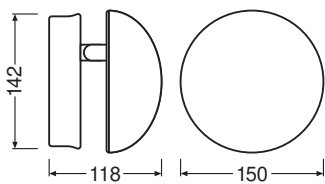

Photometrical data

Luminous flux	480 lm
Luminous efficacy	35 lm/W
Color temperature	3000 K
Light color (designation)	Warm White
Color rendering index Ra	≥ 80
Standard deviation of color matching	< 6 sdc _m
Photobiological safety group acc. to EN62778	RG0
Photobiological safety group acc. to EN62471	RG0
Beam angle	240 °

O Facade IND RD 13W3000K GY IP54

4058075075016 O Facade IND RD 13W3000K GY IP54

Dimensions & Weight

Diameter	150.00 mm
Height	118.00 mm
Product weight	790.00 g

O FACADE IND RD 13W/3000K GY IP54

Materials & Colors