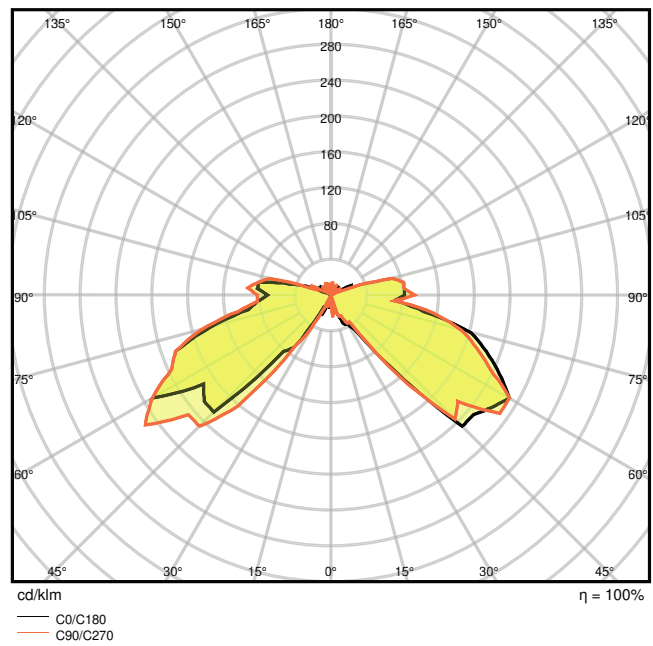

Photometrical data

Luminous flux	360 lm
Luminous efficacy	60 lm/W
Color temperature	3000 K
Light color (designation)	Warm White
Color rendering index Ra	≥ 80
Standard deviation of color matching	< 6 sdc _m
Photobiological safety group acc. to EN62778	RG0
Photobiological safety group acc. to EN62471	RG0
Beam angle	160 °

Distance [m]	Cone diameter [m]	E(0°)	E(C90)	E(C0)	lx
0.5	4.55 5.73	3	2	1	
1.0	9.10 11.46	1	0	0	
1.5	13.64 17.19	0	0	0	
2.0	18.19 22.92	0	0	0	
2.5	22.74 28.65	0	0	0	
3.0	27.29 34.38	0	0	0	

Distance [m] Cone diameter [m] Illuminance [lx]

— C0/C180 (Half beam angle [°]: 160.2°)
— C90/C270 (Half beam angle [°]: 155.2°)

O BD 800 Pole 6W3000K SST IP44

4058075075153 O BD 800 Pole 6W3000K SST IP44

Dimensions & Weight

Diameter	102.00 mm
Height	800.00 mm
Product weight	1500.00 g