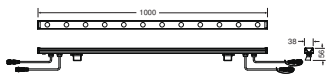

TECHNICAL DATA

Electrical data

Nominal wattage	18.00 W
Nominal voltage	24 V
Nominal current	750.000 mA
Protection class	III

Photometrical data

Luminous flux	270 lm
Luminous efficacy	15 lm/W
Light color (designation)	RGB
Standard deviation of color matching	≤5 sdcn
Beam angle	20 ° x 45 °

Dimensions & Weight

Length	1000.00 mm
Width	38.00 mm
Height	56.00 mm
Product weight	1450.00 g
Cable length	200 mm

LDVAL WALLWASHER 1000
18/24W/RGB

Materials & Colors

Product color	Silver
Housing color	Silver
Body material	Glass Aluminum
Cover material	CLEAR GLASS
Mercury content	0.0 mg