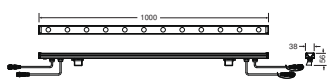

TECHNICAL DATA

Electrical data

Nominal wattage	18.00 W
Nominal voltage	24 V
Nominal current	750.000 mA
Protection class	III

Photometrical data

Luminous flux	324 lm
Luminous efficacy	18 lm/W
Light color (designation)	RGB
Standard deviation of color matching	≤5 sdcn
Beam angle	45 °

Dimensions & Weight

Length	1000.00 mm
Width	38.00 mm
Height	56.00 mm
Product weight	1450.00 g
Cable length	200 mm

LDVAL WALLWASHER 1000
18/24W/RGB

Materials & Colors

Product color	Silver
Housing color	Silver
Body material	Glass Aluminum
Cover material	CLEAR GLASS
Mercury content	0.0 mg