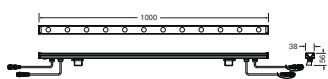

TECHNICAL DATA

Electrical data

Nominal wattage	24.00 W
Nominal voltage	24 V
Nominal current	1000.000 mA
Protection class	III

Photometrical data

Luminous flux	360 lm
Luminous efficacy	15 lm/W
Light color (designation)	RGB
Standard deviation of color matching	≤5 sdcn
Beam angle	20 ° x 45 °

Dimensions & Weight

Length	1000.00 mm
Width	38.00 mm
Height	56.00 mm
Product weight	1450.00 g
Cable length	200 mm

LDVAL WALLWASHER 1000
18/24W/RGB

Materials & Colors

Product color	Silver
Housing color	Silver
Body material	Glass Aluminum
Cover material	CLEAR GLASS
Mercury content	0.0 mg