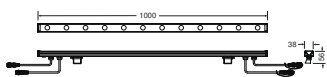

TECHNICAL DATA

Electrical data

Nominal wattage	24.00 W
Nominal voltage	24 V
Nominal current	1000.000 mA
Protection class	III

Photometrical data

Luminous flux	360 lm
Luminous efficacy	15 lm/W
Light color (designation)	RGB
Standard deviation of color matching	≤5 sdcn
Beam angle	20 ° x 45 °

Dimensions & Weight

Length	1000.00 mm
Width	38.00 mm
Height	56.00 mm
Product weight	1450.00 g
Cable length	200 mm

LDVAL WALLWASHER 1000
18/24W/RGB

Materials & Colors

Product color	Silver
Housing color	Silver
Body material	Glass Aluminum
Cover material	CLEAR GLASS
Mercury content	0.0 mg