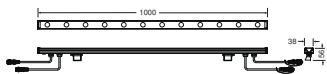

TECHNICAL DATA

Electrical data

Nominal wattage	24.00 W
Nominal voltage	24 V
Nominal current	1000.000 mA
Protection class	III

Photometrical data

Luminous flux	432 lm
Luminous efficacy	18 lm/W
Light color (designation)	RGB
Standard deviation of color matching	≤5 sdcn
Beam angle	45 °

Dimensions & Weight

Length	1000.00 mm
Width	38.00 mm
Height	56.00 mm
Product weight	1450.00 g
Cable length	200 mm

LDVAL WALLWASHER 1000
18/24W/RGB

Materials & Colors

Product color	Silver
Housing color	Silver
Body material	Glass Aluminum
Cover material	CLEAR GLASS
Mercury content	0.0 mg